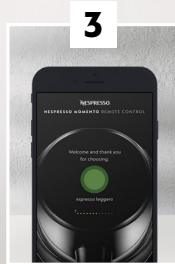

# NESPRESSO®

**For a touchless coffee experience, did you know that you can extract your coffee by simply scanning a QR code with your phone?**

1  
Insert your capsule into the capsule slot.

2  
Scan the QR code shown on the interactive touch screen display with your mobile phone.

3  
Click on the link to open the web page.

4  
Select your coffee style from the highlighted options.

5  
Once your coffee has extracted, take a sip and enjoy a high quality cup of sustainably sourced coffee.