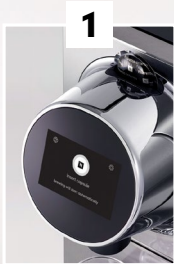

# NESPRESSO®

**For a touchless coffee experience, did you know that you can extract your coffee by simply scanning a QR code with your phone?**

1  
Insert your capsule into the capsule slot.

2  
Scan the QR code shown on the interactive touch screen display with your mobile phone.