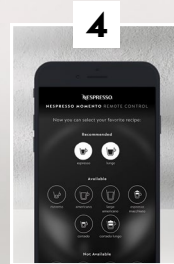

# NESPRESSO®

**For a touchless coffee experience, did you know that you can extract your coffee by simply scanning a QR code with your phone?**

1  
Insert your capsule into the capsule slot.

2  
Scan the QR code shown on the interactive touch screen display with your mobile phone.

3  
Click on the link to open the web page.

4  
Select your coffee style from the highlighted options.

5  
Once your coffee has extracted, take a sip and enjoy a high quality cup of sustainably sourced coffee.