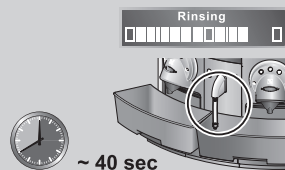

10

11

Fill water  
 Push a button

~ 40 sec

CS 200 PRO

12

~ 30 sec

Automatic stop