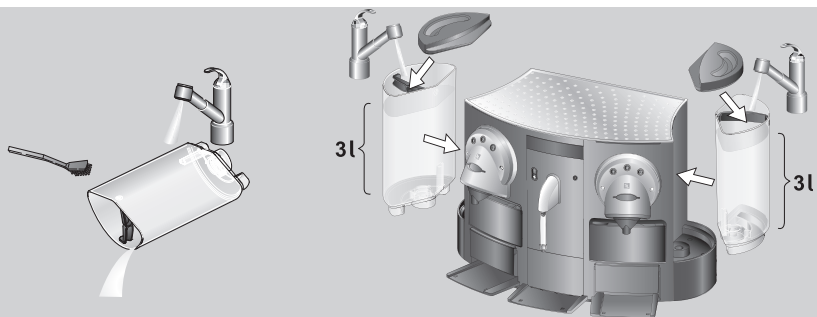

10

11

Fill water  
 Push a button

~ 40 sec

CS 200 PRO

12

~ 30 sec

Automatic stop