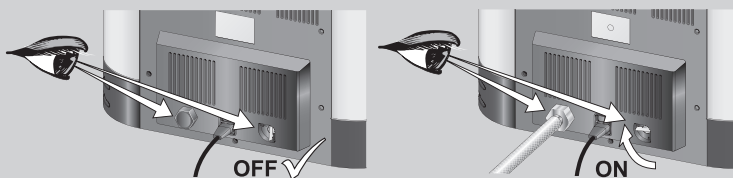

NESPRESSO

Nespresso France SAS - 1, boulevard Pasteur - 75015 Paris
Tél. : 0805 10 20 22 (Appel gratuit depuis un poste fixe)